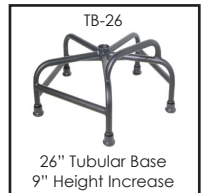

2300-PC1000

Note: For Clean Room Class 100 "CR" option

Base Options

	Seat			Back		Shipping	
	Height	Width	Depth	Height	Width	Lbs	Cube
2300-PC775	19.25 - 26.5"	13"	9.5"	5"	6"	18	3
2300-PC1000	21.5 - 31.5"	13"	9.5"	5"	6"	18	3

2301 Sit/Stand Stool Specifications

2301-PC550

Sit/Stand Stool - Black polyurethane seat pan. Standard with caster height glides.

2301-PC775

2301-PC1000

Note: For Clean Room Class 100 "CR" option

Base Options

	Seat			Back		Shipping	
	Height	Width	Depth	Height	Width	Lbs	Cube
2301-PC550	14 - 19.5"	13"	9.5"	4"	6"	18	4
2301-PC775	18.25 - 25.5"	13"	9.5"	4"	6"	18	4
2301-PC1000	20.75 - 30.75"	13"	9.5"	4"	6"	18	4