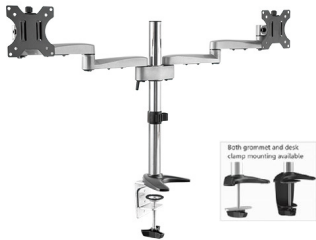

### AEB-20

- Clamp or grommet mount (both included)
- Steel structure, powder coated black finish
- Cable management clips
- VESA Standard brackets (75 and 100mm) for mounting monitors
- Capacity - 8kg / 17.6 lbs **per arm**
- Fits most monitors 13"- 27"
- Height, reach, angle, tilt and portrait/landscape adjustable

### AEB-25

- Clamp mount **only**
- Steel structure, powder coated black finish
- Cable management clips
- VESA Standard brackets (75 and 100mm) for mounting monitors
- Capacity - 8kg / 17.6 lbs **per arm**
- Fits most monitors 13"- 27"
- Height of monitors can be individually adjusted (fine-tuned) without tools

## AES-15

- Steel/Aluminum structure, silver finish
- Clamp or grommet mount (both included)
- Cable management clips
- 16.75" reach from mounting position
- VESA Standard bracket (75 and 100mm) for mounting monitor
- Capacity - 8kg / 17.6 lbs
- Fits most monitors 13" - 27"
- Height, reach, angle, tilt and portrait/landscape adjustable

## AES-20

- Steel/Aluminum structure, silver finish
- Clamp or grommet mount (both included)
- 16.75" reach from mounting position
- Cable management clips
- VESA Standard brackets (75 and 100mm) for mounting monitors
- Capacity - 8kg / 17.6 lbs **per arm**
- Fits most monitors 13" - 27"
- Height, reach, angle, tilt and portrait/landscape adjustable