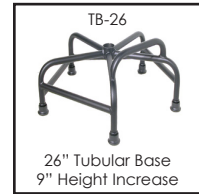

Shoptech™ Series

2700 Task Chair Specifications

2700-12

Low Back Task Chair - Pneumatic, soft descent seat height adjustment. Contoured, black polyurethane seat and back. Height and depth adjustable backrest. Standard with premium hard floor casters.

2700-14

Low Back Posture Task Chair - Pneumatic, soft descent seat height adjustment. Contoured, black polyurethane seat and back. Backrest height adjustment. Infinite position backrest angle adjustment. Standard with premium hard floor casters.

2700-02

Low Back Multi-Tilt Chair - Pneumatic, soft descent seat height adjustment. Contoured, black polyurethane seat and back. Backrest height adjustment. Independent, infinite position back and seat angle adjustment with tilt lock control. Tilt-tension adjustment. Standard with premium hard floor casters.

**Note: Standard with 19" wide seat.
For Clean Room Class 100 "CR" option**

Seat			Back		Shipping	
Height	Width	Depth	Height	Width	Lbs	Cube
15 - 20.5"	19"	18"	12"	16.5"	28	4

Options

2700 Low Back Stool Specifications

2700-12-SK

Low Back Task Stool - Pneumatic, soft descent seat height adjustment. Contoured, black polyurethane seat and back. Height and depth adjustable backrest. Height adjustable chromed footring. Standard with premium hard floor casters.

2700-14-SK

Low Back Posture Task Stool - Pneumatic, soft descent seat height adjustment. Contoured, black polyurethane seat and back. Backrest height adjustment. Infinite position backrest angle adjustment. Height adjustable chromed footring. Standard with premium hard floor casters.

2700-02-SK